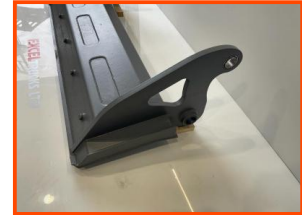

Dennis Eagle Olympus Refurbished Sweep Blade

£POA

Dennis Olympus Sweep Blade

Refurbished - New Hardox Steel, New Bushes and Bearings

Available in Narrow or Standard

Product Details	
Category/Type	BODY AND HOPPER
Make	Dennis Eagle Olympus
Model	Refurbed Sweep Blade
Year	-
Hours	-