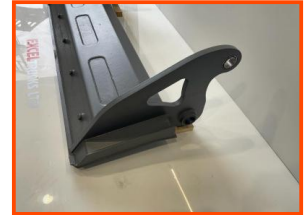

Dennis Refurbed Sweep Blade

£POA

Dennis Olympus Refurbed Sweep Blade

New Bushes
New Bearings

Available Narrow or Standard

Product Details

Category/Type	BODY
Make	Dennis
Model	Refurbed Sweep Blade
Year	-
Hours	-